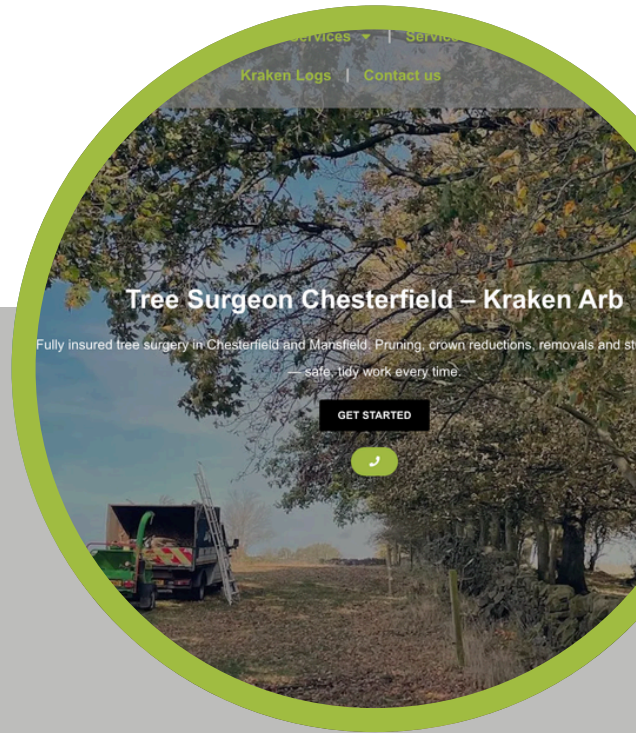

ACHIEVEMENTS & ORGANISATION

The “Engine Room”: Systems for Success

A great trade business is only as good as its organisation. Our proudest achievement is the implementation of a seamless office system managed by Ash’s partner, Toni.

- Integrated Management: Toni handles all phones, emails, and admin, ensuring a 5-star customer journey from the first click to the final sweep.
- In-House Innovation: Toni built our company website from scratch, featuring a live web-chat to provide instant communication and support.